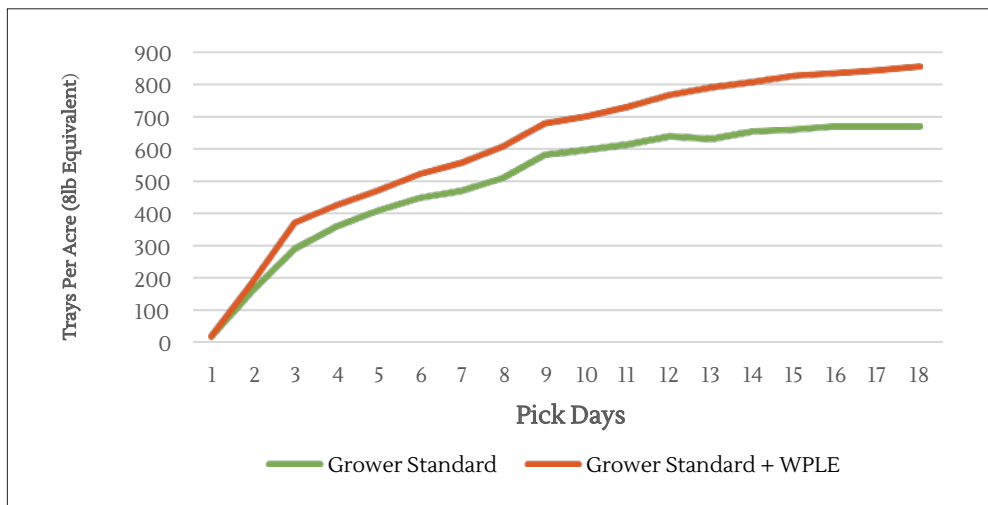

**MAXIMIZE YOUR ROI WITH WORM POWER**

Healthy soils and biomes are key to profitable harvests

**OVERVIEW**

- With increased costs of fertilizer programs and concerns about soil health, sustainable options are needed for improving production systems.
- Worm Power has harnessed the power of the earthworm, and our vermicomposting process optimizes the conversion of feedstock into a valuable liquid extract delivering consistent quality and results.
- Worm Power Liquid Extract increases the uptake of macro and micro nutrients from both conventional and organic sources driving increased yields.

**OBJECTIVE**

Evaluate strawberry yield response to Worm Power Liquid Extract

**TRIAL DETAILS**

Field trial conducted by third-party, independent researcher in California

**SUMMARY**

- Yield increase in trays / acre of 27.6% with Worm Power Liquid Extract compared to grower standard
- Average weight per marketable fruit increased by 4.7 grams compared to grower standard
- Additional net profit of \$2,033.20 per acre compared grower standard

**27.6% INCREASE**  
in Trays/Acre  
Compared to  
No WPLE Application

**4.7 gram INCREASE**  
in Average Weight  
of Marketable Fruit

**2.2 to 1 ROI**  
**\$2,033.20**  
Additional Net  
Profit /Acre\*